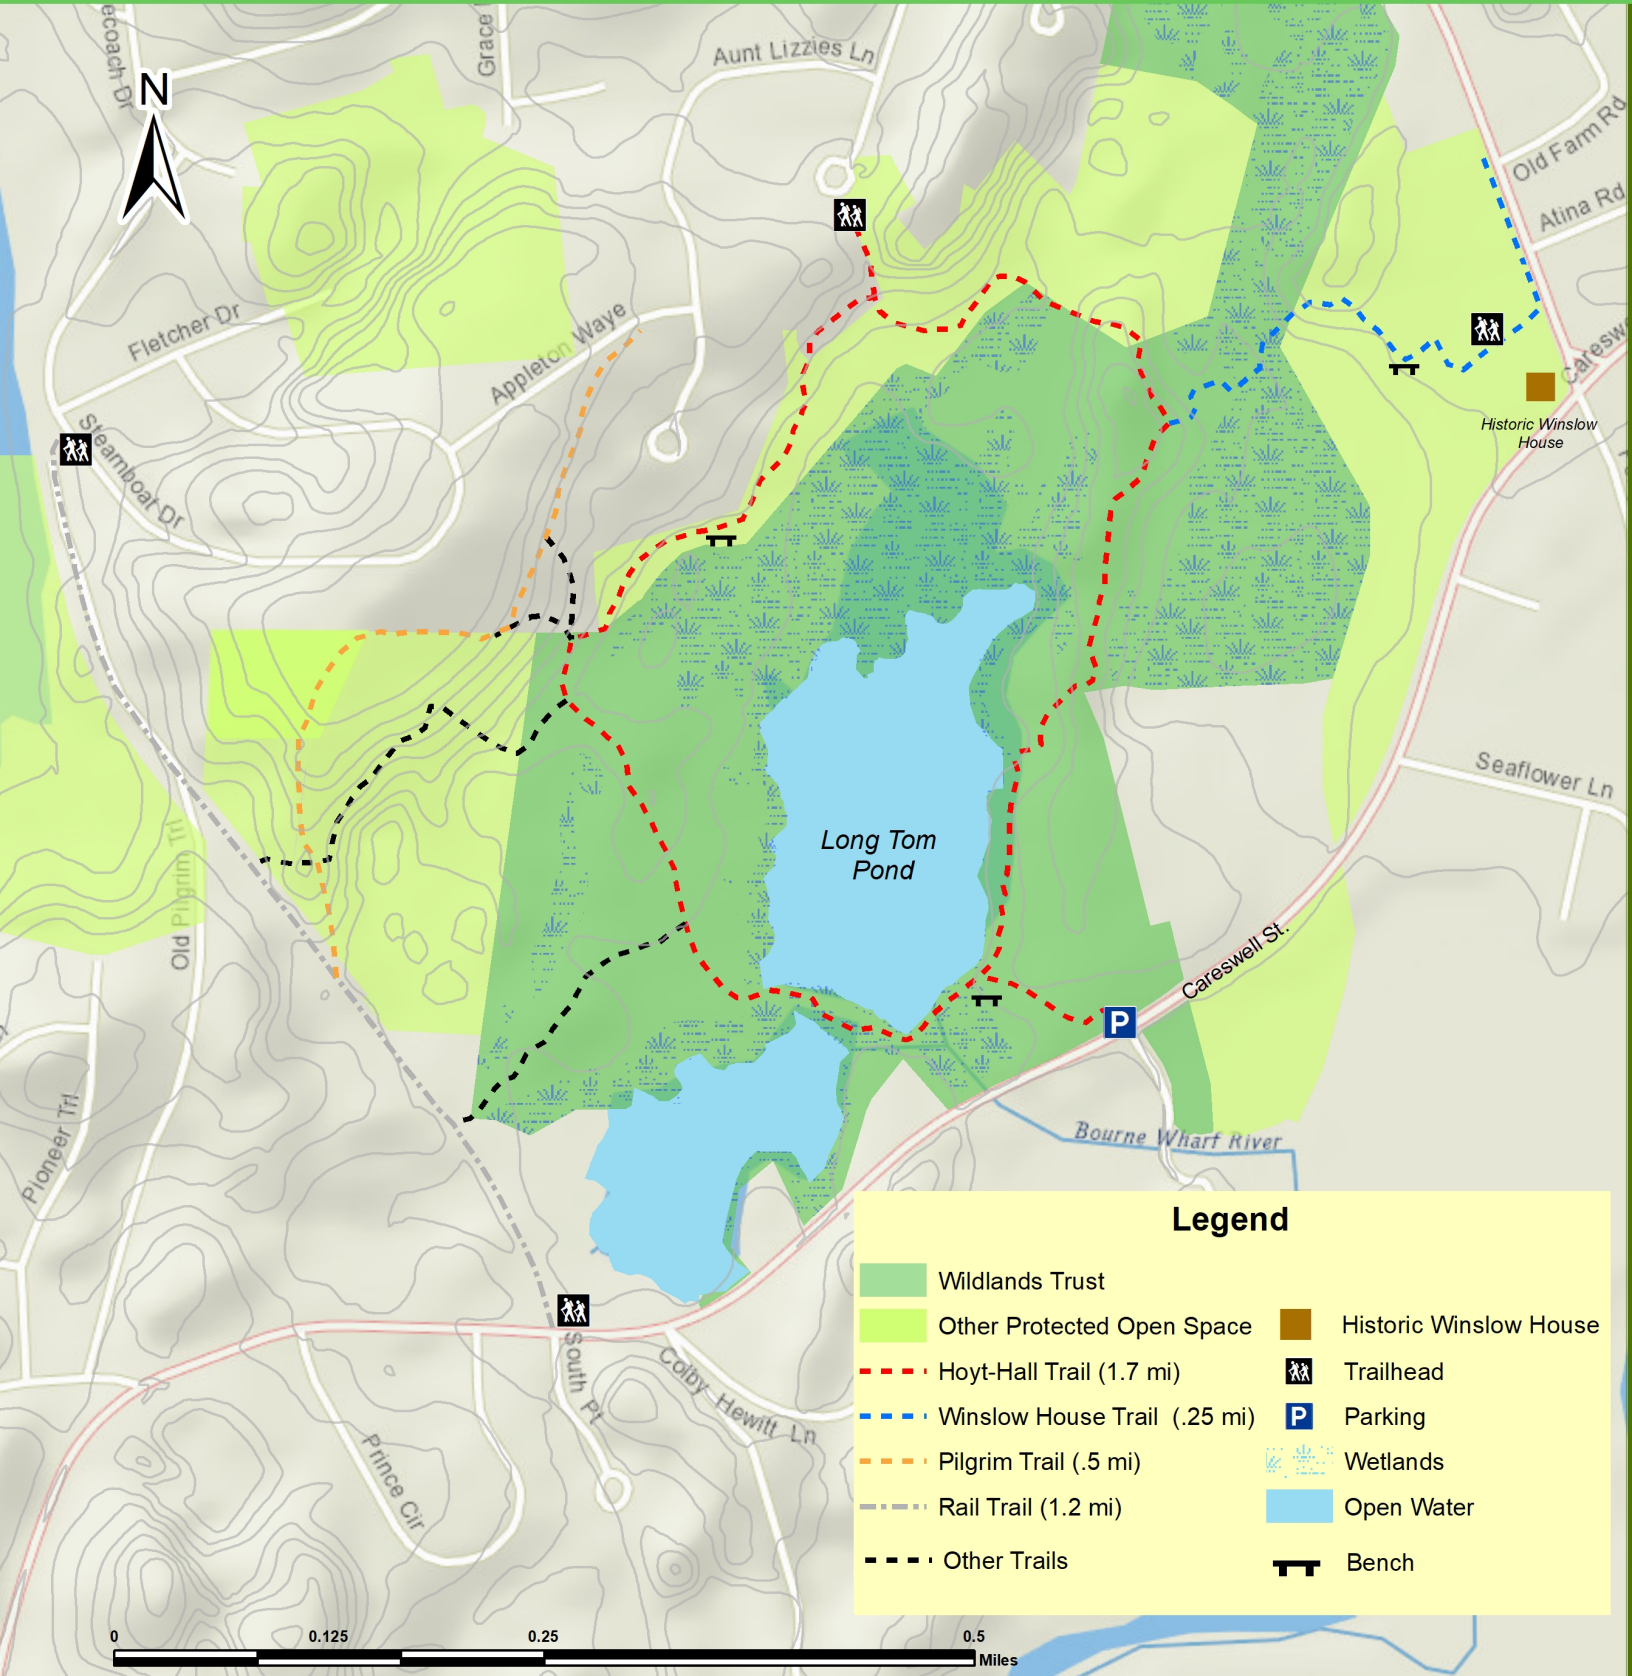

Hoyt-Hall Preserve

Marshfield, MA 123 Acres

Wildlands Trust works throughout Southeastern Massachusetts to conserve and permanently protect native habitats, farmlands, and lands of high scenic and ecological value in order to keep our communities healthy and our residents connected to the natural world.